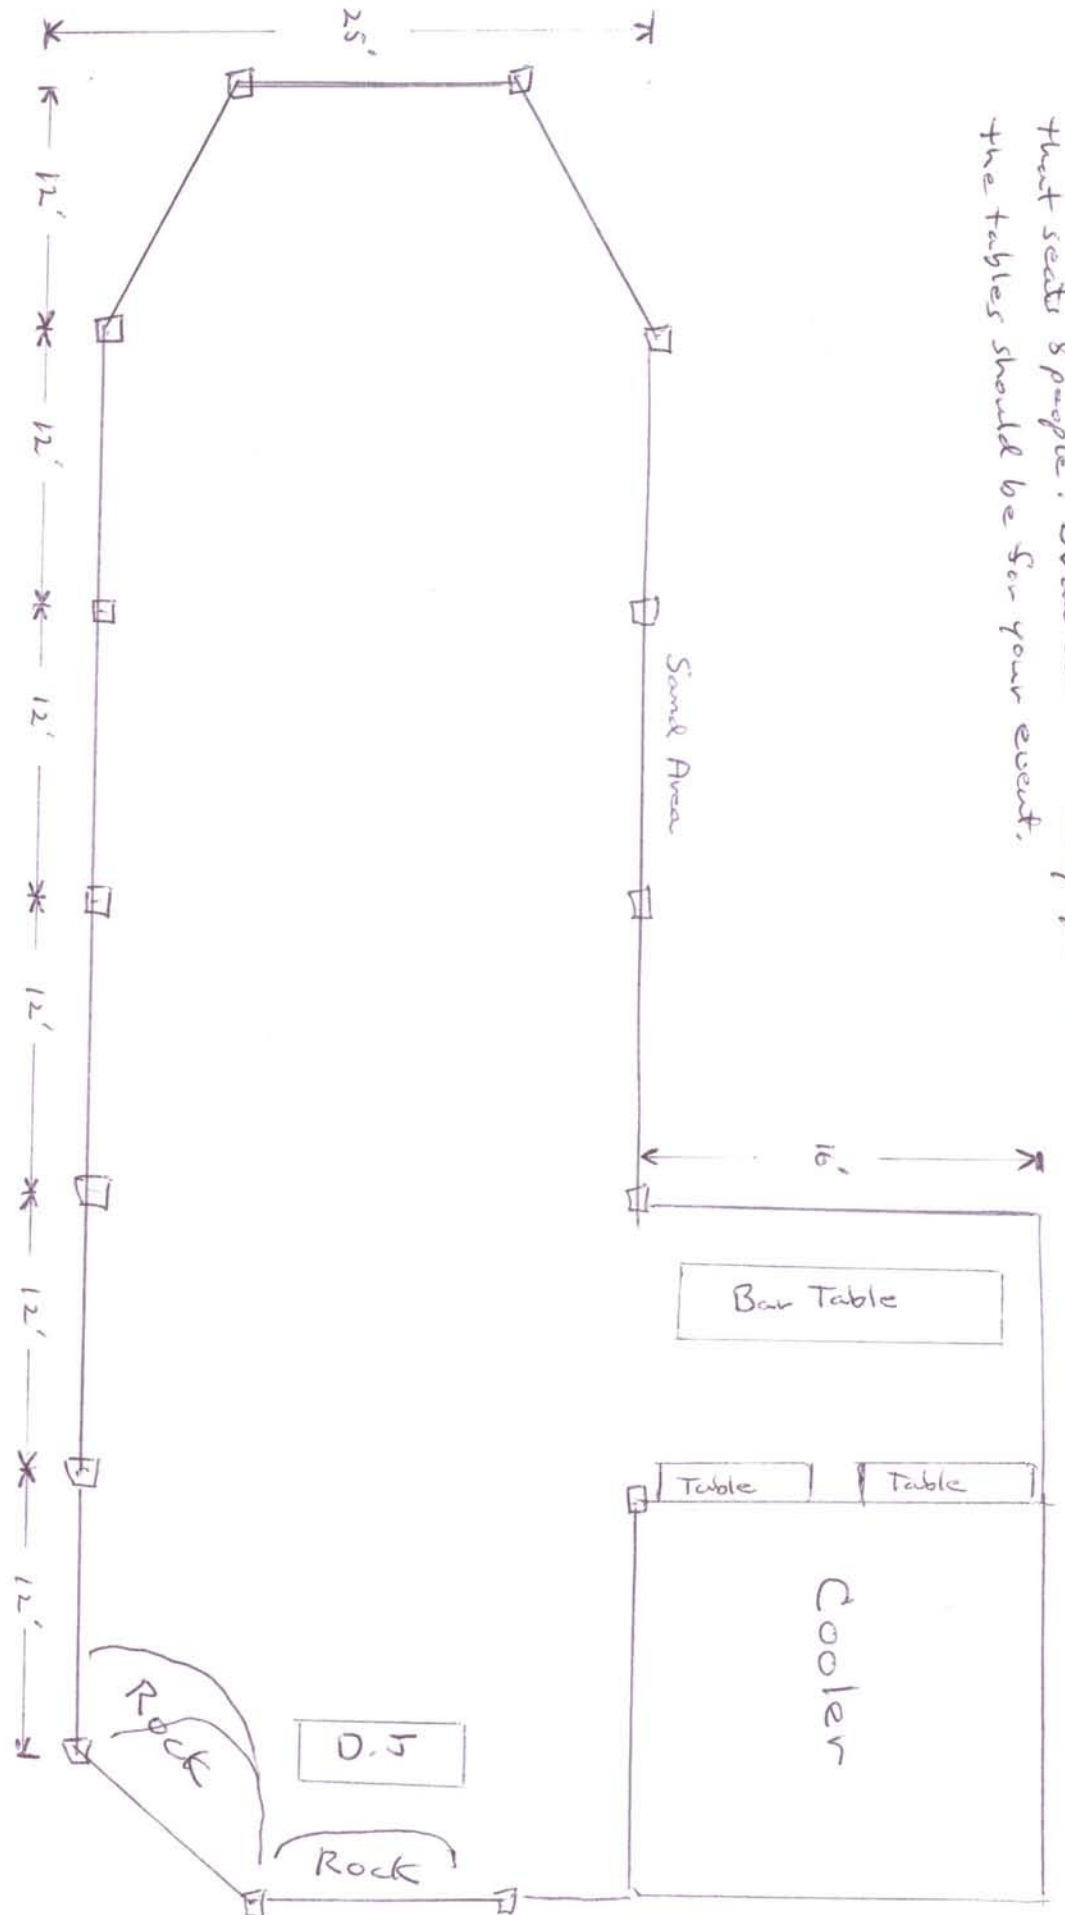

A dime is the scale size of a 5' round table that seats 8 people. Draw out the way you wish the tables should be for your event.

Grass Area

Please complete and mail to  
 Carrigan Farms  
 1261 Oak Ridge Farm Hwy.  
 Mooresville, NC 28115